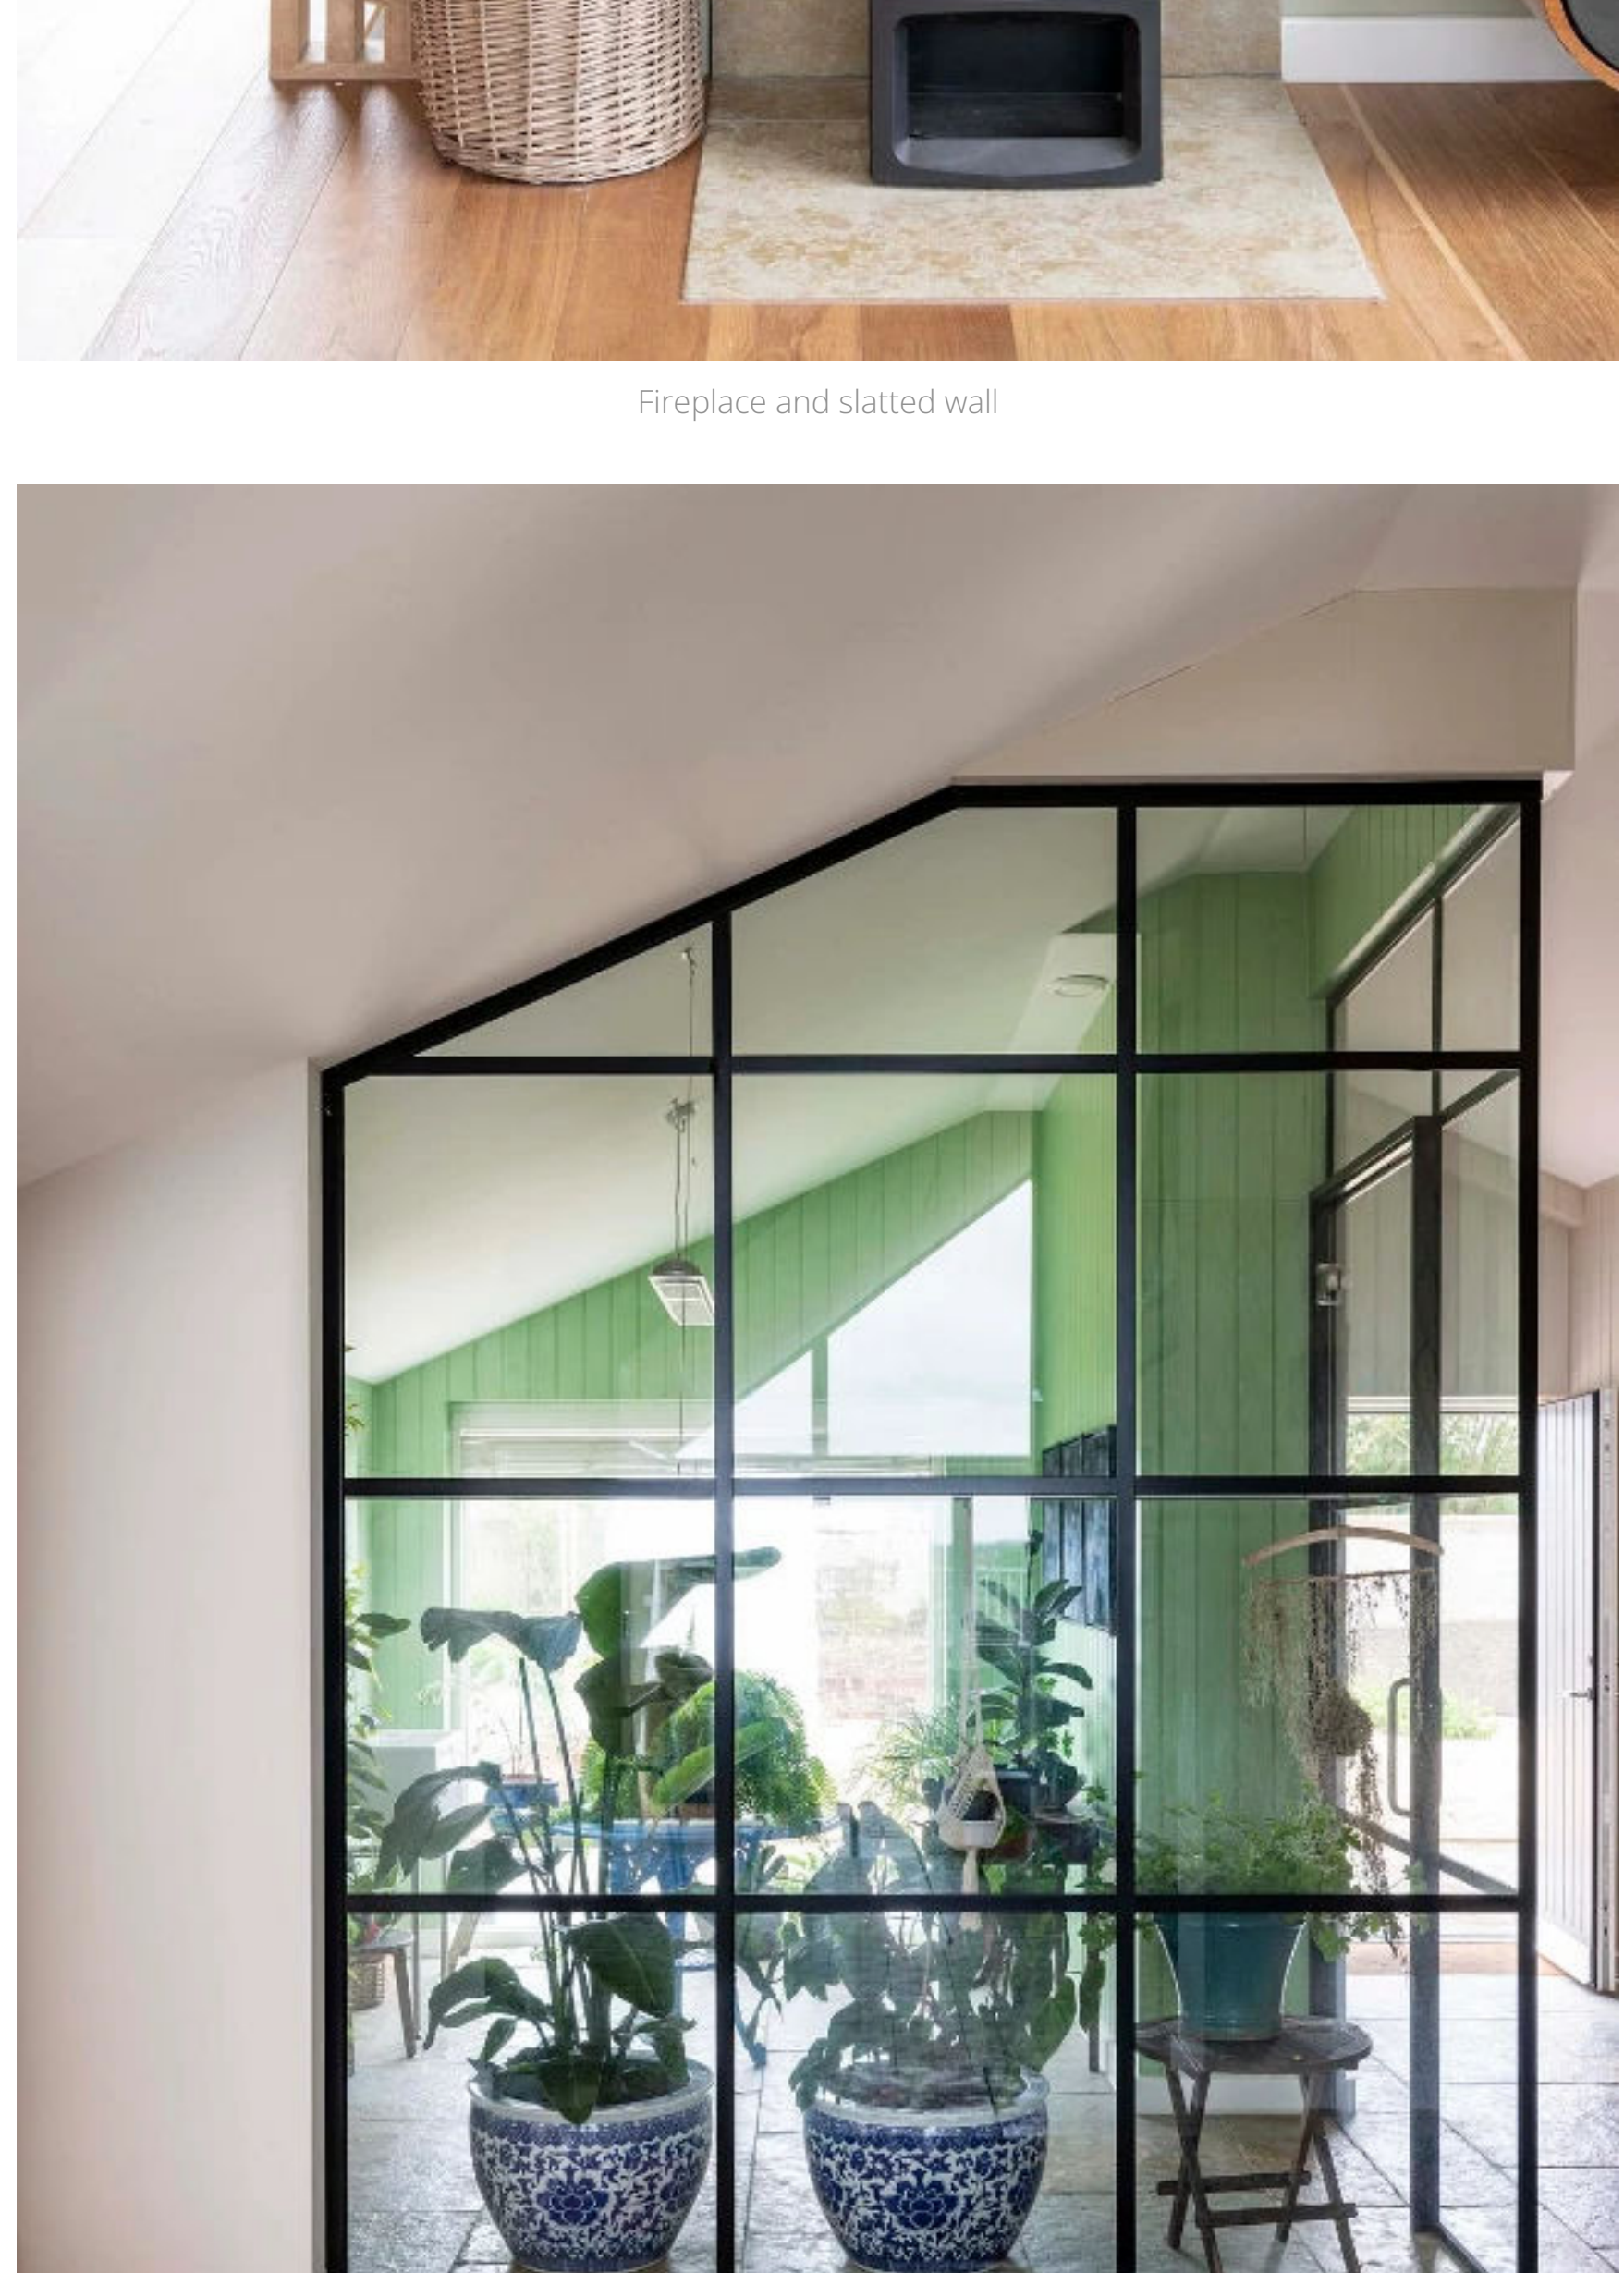

The Potting Room

Project team: [Artel31](#), [Ellendale Environmental](#), [Giraffe Engineering](#)

Photos: Charles Emerson

ZIMMERMANN

CATEGORIES

- Apartments
- Cabins
- Daily Inspiration Design
- Extensions
- Garden
- Home Tips
- Interior Decoration
- Interview
- Offices
- Renovations
- Sport halls and gyms
- Architecture
- Cafes and Restaurants
- Furniture Design
- Home Ownership
- Industrial
- Interior Design
- Interior Design Ideas
- Kitchen
- Photography
- Shops
- Sustainable Living

TRENDING